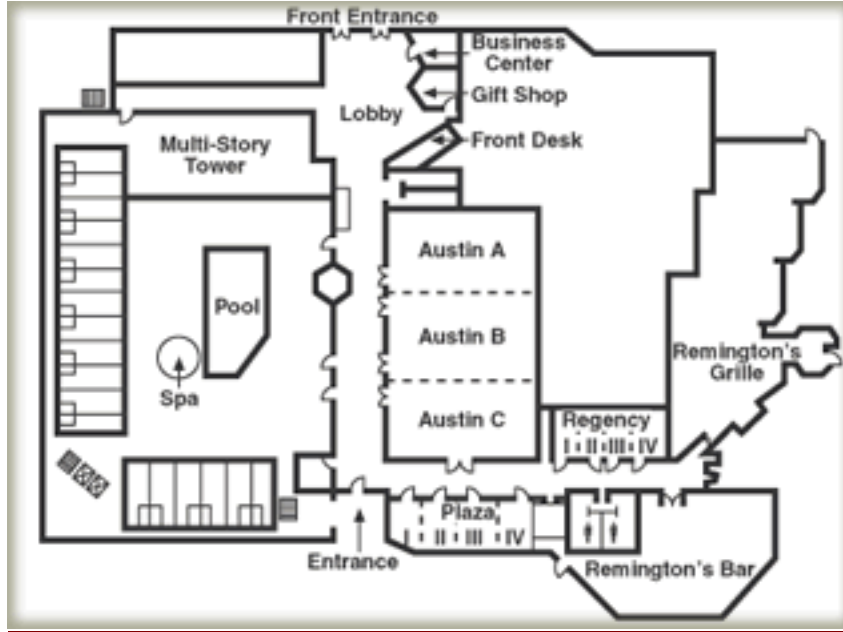

**Floor Plan**

**Seating Capacity Chart**

MEETING ROOMS	WIDTH X LENGTH	SQUARE FEET	CEILING HEIGHT	SEATING CAPACITIES				
				THEATER	CLASSROOM	CONF.	U-SHAPE	ROUNDS
AUSTIN BALLROOM	105'X75'	7875	16'	700	348			700
AUSTIN 2/3	70'X75	5250	16'	675	250			460
AUSTIN 1/3	35'X75	2625	16'	300	180	150	40	230
PLAZA (1-4)	31'X72'	2232	12'	250	150	68	78	170
PLAZA (1-3)	30'X54'	1620	12'					
PLAZA (1-2)	30'X36'	1080	12'	90	55	30	40	80
PLAZA (3-4)	31'X36'	1116	12'	100	60	30	40	90
PLAZA (2-3)	31'X36'	1116	12'	100	60	30	40	90
PLAZA 1	30'X18'	540	12'	40	25	16	18	30
PLAZA EACH 2,3,4	31'X18'	558	12'	50	35	20	24	40